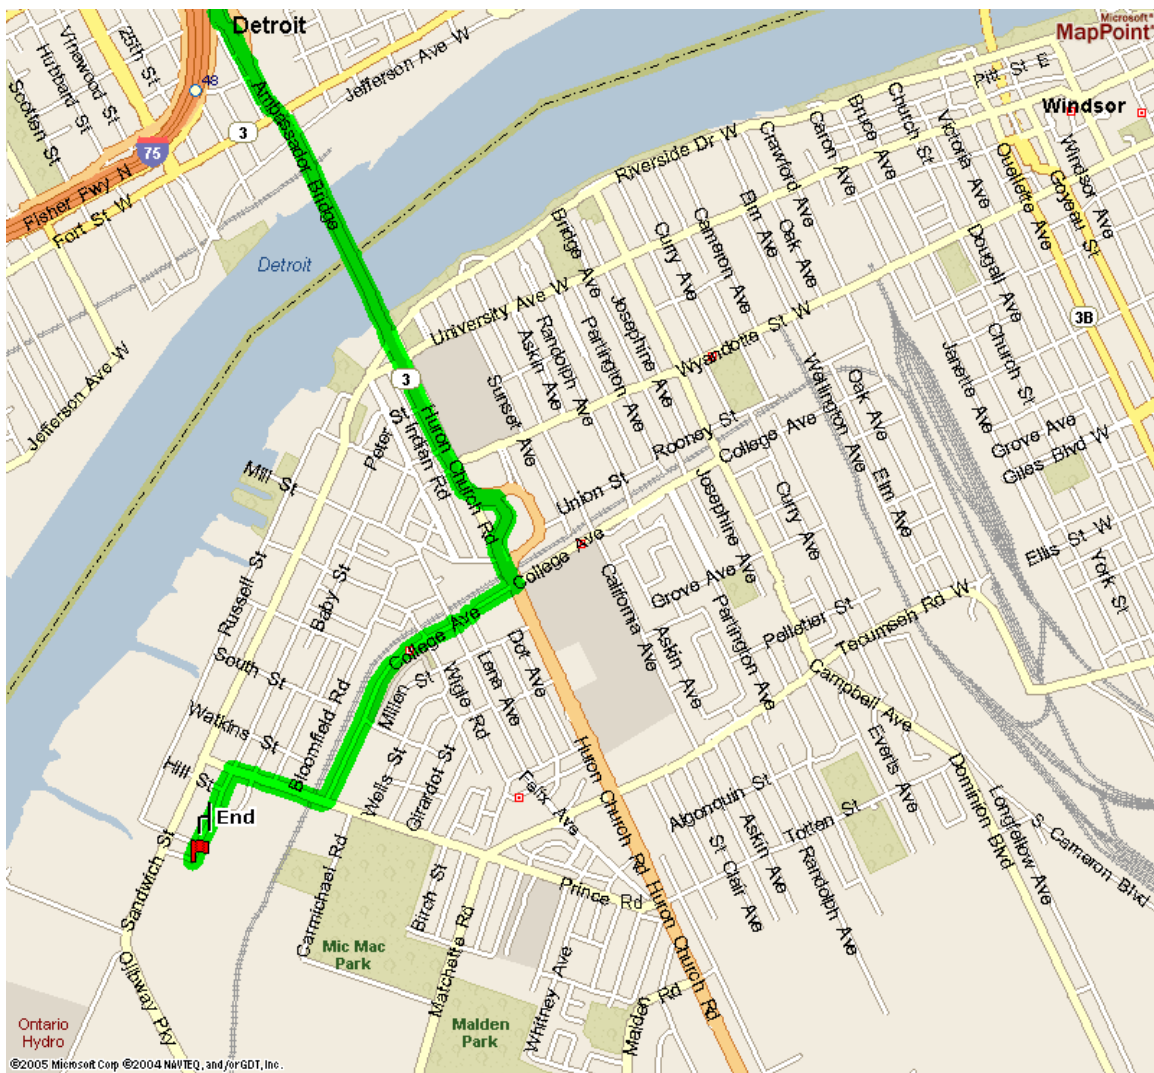

Directions to Judricks Enterprises Ltd

Address:

4005 Peter Street
Windsor, Ontario
N9C 1K3
T: (519) 258-9533

From Detroit Via the Bridge:

Exit Customs, Proceed straight to 1st Traffic Light. Turn right at College Avenue and proceed to the end of College. Turn Right at Prince and proceed to 1st Stop Sign. Turn Left onto Peter proceed to the end of the Road. Judricks is on the left.

From Detroit Via the Tunnel:

Exit Customs, Turn Left at Park Avenue proceed to 1st Traffic Light , turn right onto Ouellette Avenue, and proceed to Riverside Drive, Turn Left. Stay on Riverside Drive which becomes Sandwich Street at the Bridge. Approx. 5.2 Kms. turn left onto John "B". Judricks is straight ahead.

Directions From 401 Toronto:

Take Exit 3A (Bridge to U.S.A.) and follow to E.C.Row Expressway. Take E.C.Row West to Ojibway Parkway (Traffic Light) Turn right and drive past 2 sets of Railway Tracks (approx. 1.6 Kms) to John "B". Turn right. Judricks is straight ahead.