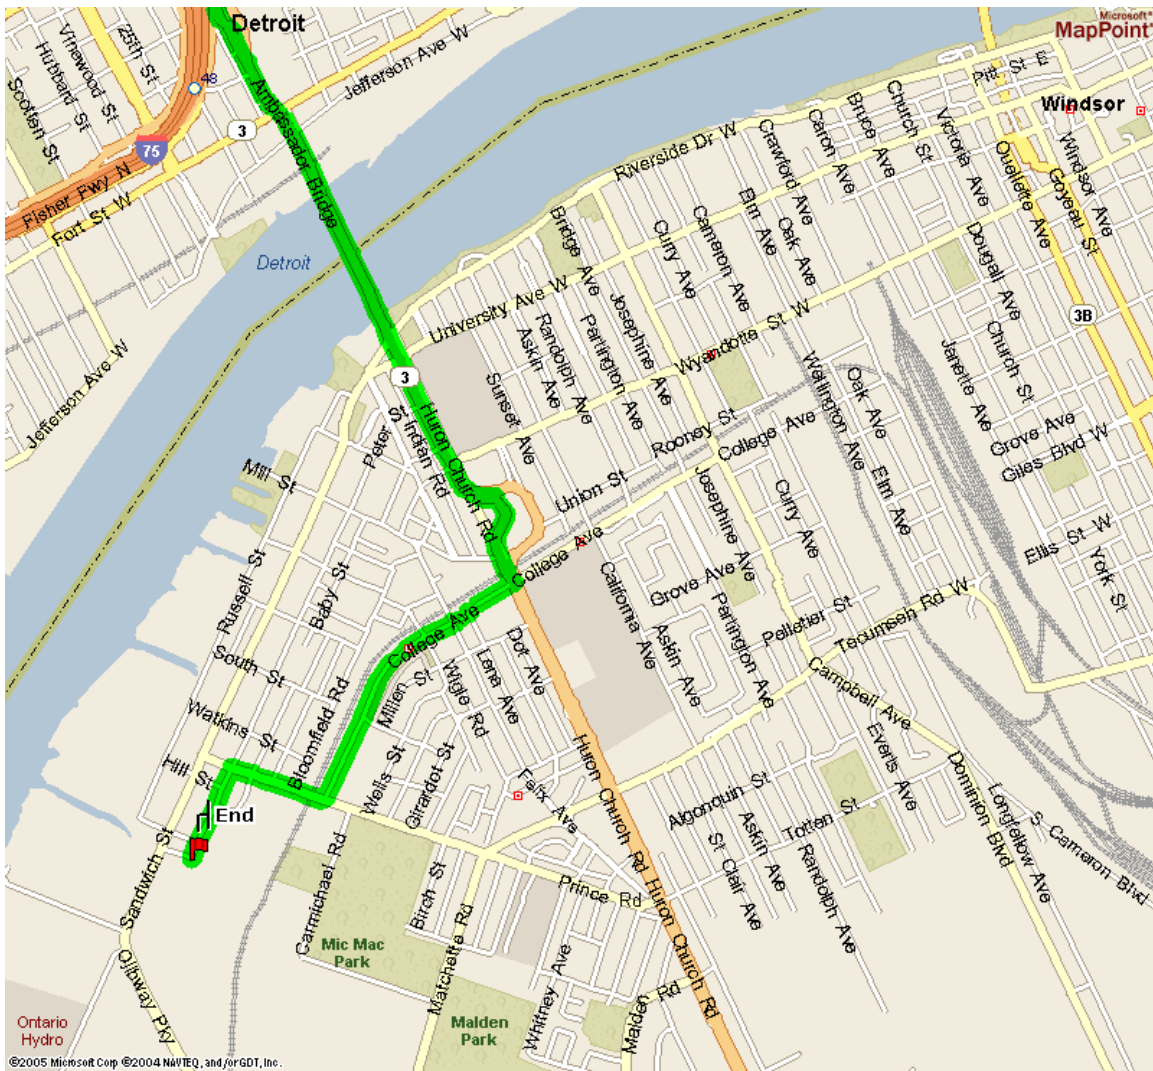

Directions to Judricks Enterprises Ltd

Address:

4005 Peter Street
Windsor, Ontario
N9C 1K3
T: (519) 258-9533

From Detroit Via the Bridge:

Exit Customs, Proceed straight to 1st Traffic Light. Turn right at College Avenue and proceed to the end of College. Turn Right at Prince and proceed to 1st Stop Sign. Turn Left onto Peter proceed to the end of the Road. Judricks is on the left.

From Detroit Via the Tunnel:

Exit Customs, Turn Left at Park Avenue proceed to 1st Traffic Light , turn right onto Ouellette Avenue, and proceed to Riverside Drive, Turn Left. Stay on Riverside Drive which becomes Sandwich Street at the Bridge. Approx. 5.2 Kms. turn left onto John "B". Judricks is straight ahead.

Directions From 401 Toronto:

Take Exit 3A (Bridge to U.S.A.) and follow to E.C.Row Expressway. Take E.C.Row West to Ojibway Parkway (Traffic Light) Turn right and drive past 2 sets of Railway Tracks (approx. 1.6 Kms) to John "B". Turn right. Judricks is straight ahead.