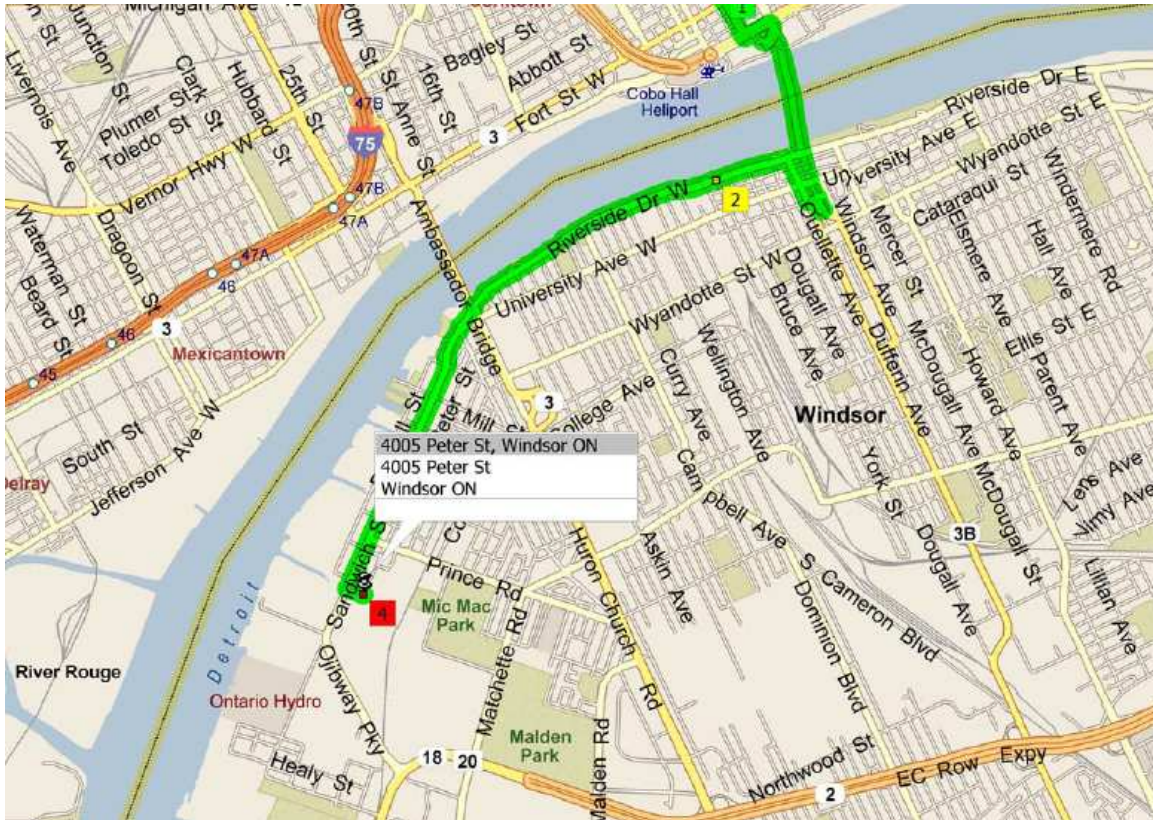

Directions to Judricks Enterprises Ltd

Address:

4005 Peter Street
Windsor, Ontario
N9C 1K3
T: (519) 258-9533

From Detroit Via the Bridge:

Exit Customs, Proceed straight to 1st Traffic Light. Turn right at College Avenue and proceed to the end of College. Turn Right at Prince and proceed to 1st Stop Sign. Turn Left onto Peter proceed to the end of the Road. Judricks is on the left.

From Detroit Via the Tunnel:

Exit Customs, Turn Left at Park Avenue proceed to 1st Traffic Light , turn right onto Ouellette Avenue, and proceed to Riverside Drive, Turn Left. Stay on Riverside Drive which becomes Sandwich Street at the Bridge. Approx. 5.2 Kms. turn left onto John "B". Judricks is straight ahead.

Directions From 401 Toronto:

Take Exit 3A (Bridge to U.S.A.) and follow to E.C.Row Expressway. Take E.C.Row West to Ojibway Parkway (Traffic Light) Turn right and drive past 2 sets of Railway Tracks (approx. 1.6 Kms) to John "B". Turn right. Judricks is straight ahead.